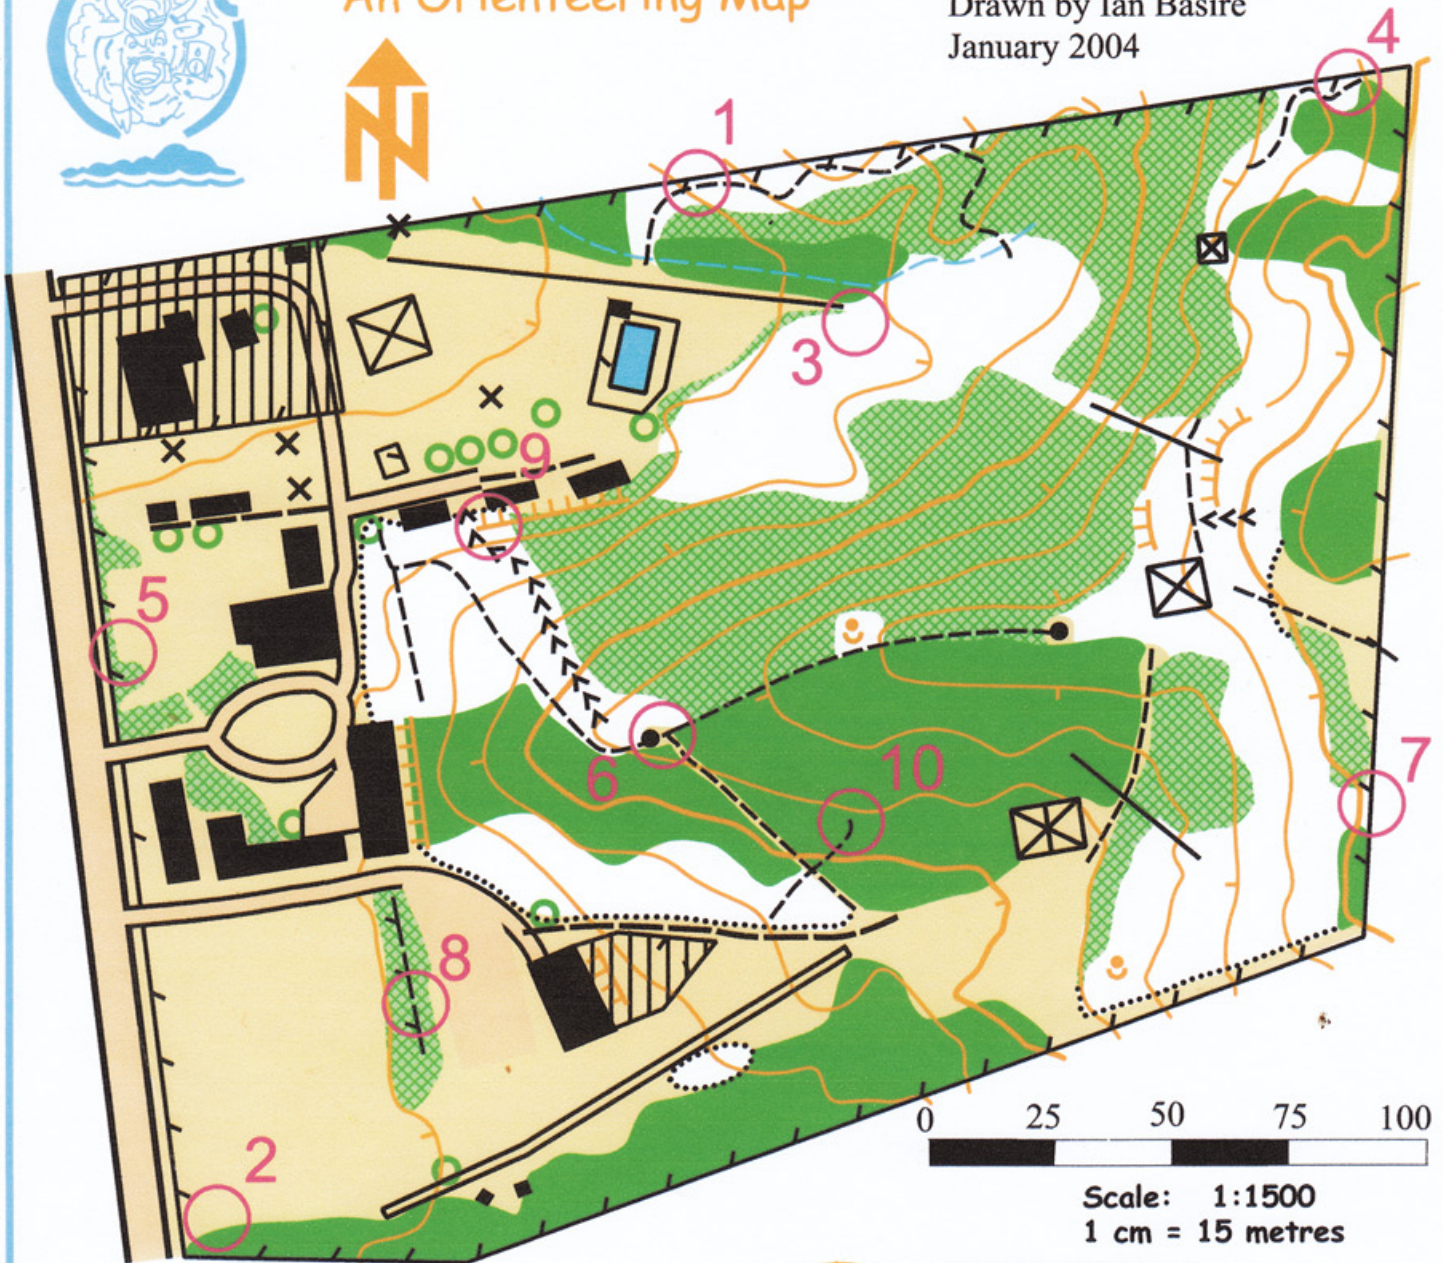

# Palm Grove Christian Camp

An Orienteering Map

Drawn by Ian Basire  
January 2004

### SPECIAL SYMBOLS

- Road / Path
- Building
- Paved Area
- Open Land
- Open Trees / Vege boundary
- Undergrowth Slow Running
- Fence
- Rope / Slide / Flying Fox
- Tyres
- Climbing Apparatus

- Contour/ Slope line
- Steep Bank
- Knoll
- Depression
- Tree/ Group of Trees
- Fence
- Rope / Slide / Flying Fox
- Tyres
- Climbing Apparatus

1	2	3	4	5	6	7	8	9	10
---	---	---	---	---	---	---	---	---	----